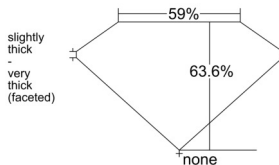

GIA®

FACSIMILE

GIA REPORT 5533740006

Verify this report at GIA.edu

GIA NATURAL DIAMOND DOSSIER®

October 15, 2025
GIA Report Number 5533740006
Shape and Cutting Style ..... Heart Brilliant
Measurements ..... 5.12 x 6.02 x 3.83 mm

GRADING RESULTS

Carat Weight ..... 0.70 carat
Color Grade ..... D
Clarity Grade VS1

ADDITIONAL GRADING INFORMATION

Polish ..... Excellent
Symmetry ..... Very Good
Fluorescence ..... None
Clarity Characteristics..... Crystal, Needle, Pinpoint
Inscription(s): GIA 5533740006

PROPORTIONS

Profile not to actual proportions

GRADING SCALES

GIA COLOR SCALE		GIA CLARITY SCALE			
COLORLESS	D	VERY VERY SLIGHTLY INCLUDED	FLAWLESS		
	E		INTERNALLY FLAWLESS		
	F		VVS₁		
	G		VVS₂		
	NEAR COLORLESS	H	VERY SLIGHTLY INCLUDED	VS₁	
		I		VS₂	
		FAINT	J	SLIGHTLY INCLUDED	I₁
			K		I₂
	L		I₃		
	M				
N					
O					
VERT LIGHT	P				
	Q				
	R				
	S				
	T				
	U				
LIGHT	V				
	W				
	X				
	Y				
Z