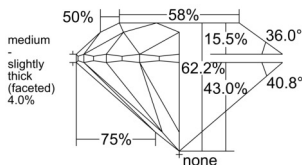

GIA®

FACSIMILE

GIA REPORT 5533711005

Verify this report at GIA.edu

GIA NATURAL DIAMOND DOSSIER®

October 13, 2025
GIA Report Number 5533711005
Shape and Cutting Style ..... Round Brilliant
Measurements ..... 5.38 - 5.41 x 3.36 mm

GRADING RESULTS

Carat Weight ..... 0.61 carat
Color Grade ..... E
Clarity Grade VVS1
Cut Grade ..... Excellent

ADDITIONAL GRADING INFORMATION

Polish ..... Excellent
Symmetry ..... Excellent
Fluorescence ..... None
Clarity Characteristics ..... Pinpoint
Inscription(s): GIA 5533711005

PROPORTIONS

Profile to actual proportions

GRADING SCALES

GIA COLOR SCALE	GIA CLARITY SCALE	GIA CUT SCALE	
D	FLAWLESS	EXCELLENT	
E	INTERNALLY FLAWLESS		
F		VVS₁	VERY GOOD
G	VVS₂		
H	VS₁	GOOD	
I	VS₂		
J	SI₁	FAIR	
K	SI₂		
L	I₁	POOR	
M			
N	I₂		
O			
P	I₃		
Q			
R			
S			
T			
U			
V			
W			
X			
Y			
Z