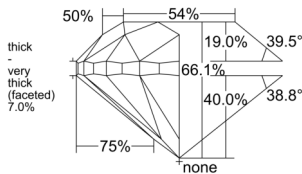

GIA®

FACSIMILE

GIA REPORT 5533695585

Verify this report at GIA.edu

GIA NATURAL DIAMOND DOSSIER®

October 13, 2025
GIA Report Number 5533695585
Shape and Cutting Style ..... Round Brilliant
Measurements ..... 5.87 - 5.91 x 3.89 mm

GRADING RESULTS

Carat Weight ..... 0.90 carat
Color Grade ..... D
Clarity Grade VS1
Cut Grade ..... Good

ADDITIONAL GRADING INFORMATION

Polish ..... Excellent
Symmetry ..... Excellent
Fluorescence ..... Medium Blue
Clarity Characteristics..... Crystal, Needle, Cloud, Cavity
Inscription(s): GIA 5533695585

PROPORTIONS

Profile to actual proportions

GRADING SCALES

GIA COLOR SCALE	GIA CLARITY SCALE	GIA CUT SCALE	
D	FLAWLESS	EXCELLENT	
E	INTERNALLY FLAWLESS		
F		VVS₁	VERY GOOD
G	VVS₂		
H	VS₁	GOOD	
I	VS₂		
J	SI₁	FAIR	
K	SI₂		
L	I₁	POOR	
M			
N			
O	I₂		
P			
Q	I₃		
R			
S			
T			
U			
V			
W			
X			
Y			
Z