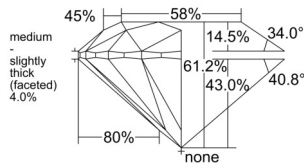

GIA®

FACSIMILE

GIA REPORT 5533623503

Verify this report at GIA.edu

GIA NATURAL DIAMOND DOSSIER®

October 04, 2025
GIA Report Number 5533623503
Shape and Cutting Style ..... Round Brilliant
Measurements ..... 4.32 - 4.34 x 2.65 mm

GRADING RESULTS

Carat Weight ..... 0.30 carat
Color Grade ..... M
Clarity Grade VS1
Cut Grade ..... Excellent

ADDITIONAL GRADING INFORMATION

Polish ..... Excellent
Symmetry ..... Excellent
Fluorescence ..... None
Clarity Characteristics ..... Feather, Pinpoint
Inscription(s): GIA 5533623503

PROPORTIONS

Profile to actual proportions

GRADING SCALES

GIA
COLOR
SCALE

COLORLESS	D
	E
	F
	G
	H
	I
	J
NEAR COLORLESS	K
	L
FAIN	M
	N
	O
	P
	Q
VERY LIGHT	R
	S
	T
	U
	V
	W
	X
	Y
LIGHT	Z

GIA
CLARITY
SCALE

	FLAWLESS
	INTERNALLY FLAWLESS
VERY VERY SLIGHTLY INCLUDED	VVS₁
	VVS₂
VERY SLIGHTLY INCLUDED	VS₁
	VS₂
SLIGHTLY INCLUDED	SI₁
	SI₂
	I₁
	I₂
INCLUDED	I₃

GIA
CUT
SCALE

	EXCELLENT
	VERY GOOD
	GOOD
	FAIR
	POOR