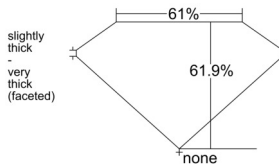

GIA®

FACSIMILE

GIA REPORT 5533575441

Verify this report at GIA.edu

GIA NATURAL DIAMOND DOSSIER®

September 29, 2025
GIA Report Number 5533575441
Shape and Cutting Style ..... Oval Brilliant
Measurements ..... 7.42 x 4.94 x 3.06 mm

GRADING RESULTS

Carat Weight ..... 0.70 carat
Color Grade L
Clarity Grade SI2

ADDITIONAL GRADING INFORMATION

Polish ..... Very Good
Symmetry ..... Very Good
Fluorescence ..... None
Clarity Characteristics ..... Feather, Crystal
Inscription(s): GIA 5533575441

PROPORTIONS

Profile not to actual proportions

GRADING SCALES

GIA COLOR SCALE		GIA CLARITY SCALE			
COLORLESS	D	VERY VERY SLIGHTLY INCLUDED	FLAWLESS		
	E		INTERNALLY FLAWLESS		
	F		VVS₁		
	G		VVS₂		
	NEAR COLORLESS	H	VERY SLIGHTLY INCLUDED	VS₁	
		I		VS₂	
		FAINT	J	SLIGHTLY INCLUDED	SI₁
			K		SI₂
	L		I₁		
	M		I₂		
N	I₃				
O					
VERT LIGHT	P	INCLUDED			
	Q				
	R				
	S				
	T				
	U				
	LIGHT		V		
W					
X					
Y					
Z