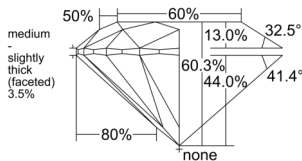

GIA®

FACSIMILE

GIA REPORT 5533483709

Verify this report at GIA.edu

GIA NATURAL DIAMOND DOSSIER®

September 20, 2025
GIA Report Number 5533483709
Shape and Cutting Style ..... Round Brilliant
Measurements ..... 4.66 - 4.69 x 2.82 mm

GRADING RESULTS

Carat Weight ..... 0.37 carat
Color Grade ..... G
Clarity Grade S11
Cut Grade ..... Excellent

ADDITIONAL GRADING INFORMATION

Polish ..... Excellent
Symmetry ..... Excellent
Fluorescence ..... None
Clarity Characteristics ..... Crystal, Cloud, Feather
Inscription(s): GIA 5533483709

PROPORTIONS

Profile to actual proportions