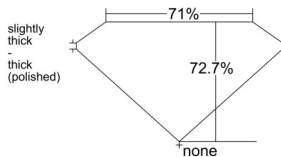

GIA®

FACSIMILE

GIA REPORT 5533472375

Verify this report at GIA.edu

GIA NATURAL DIAMOND DOSSIER®

September 19, 2025
GIA Report Number 5533472375
Shape and Cutting Style ..... Square Modified Brilliant
Measurements ..... 4.86 x 4.84 x 3.52 mm

GRADING RESULTS

Carat Weight ..... 0.70 carat
Color Grade ..... K
Clarity Grade VVS1

ADDITIONAL GRADING INFORMATION

Polish ..... Excellent
Symmetry ..... Excellent
Fluorescence ..... Faint
Clarity Characteristics ..... Pinpoint, Feather, Cavity
Inscription(s): GIA 5533472375

PROPORTIONS

Profile not to actual proportions

GRADING SCALES

GIA COLOR SCALE		GIA CLARITY SCALE			
COLORLESS	D	VERY VERY SLIGHTLY INCLUDED	FLAWLESS		
	E		INTERNALLY FLAWLESS		
	F	VERY SLIGHTLY INCLUDED	VVS₁		
	G		VVS₂		
	H		VS₁		
	NEAR COLORLESS	I	SLIGHTLY INCLUDED	VS₂	
		J		SI₁	
		FAINT	K	INCLUDED	SI₂
			L		I₁
			M		I₂
N			I₃		
VERT LIGHT	O	LIGHT			
	P				
	Q				
	R				
	S				
	T				
LIGHT	U				
	V				
	W				
	X				
Y					
Z