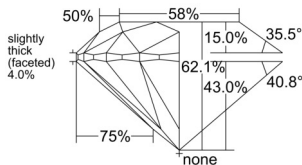

GIA®

FACSIMILE

GIA REPORT 5533466621

Verify this report at GIA.edu

GIA NATURAL DIAMOND DOSSIER®

September 18, 2025
GIA Report Number 5533466621
Shape and Cutting Style ..... Round Brilliant
Measurements ..... 5.65 - 5.68 x 3.52 mm

GRADING RESULTS

Carat Weight ..... 0.70 carat
Color Grade I
Clarity Grade SI2
Cut Grade ..... Excellent

ADDITIONAL GRADING INFORMATION

Polish ..... Excellent
Symmetry ..... Excellent
Fluorescence ..... None
Clarity Characteristics ..... Crystal
Inscription(s): GIA 5533466621

PROPORTIONS

Profile to actual proportions