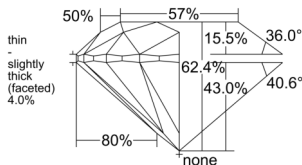

GIA®

FACSIMILE

GIA REPORT 5533461677

Verify this report at GIA.edu

GIA NATURAL DIAMOND DOSSIER®

September 29, 2025
GIA Report Number 5533461677
Shape and Cutting Style ..... Round Brilliant
Measurements ..... 4.25 - 4.28 x 2.66 mm

GRADING RESULTS

Carat Weight ..... 0.30 carat
Color Grade ..... M
Clarity Grade VS2
Cut Grade ..... Excellent

ADDITIONAL GRADING INFORMATION

Polish ..... Excellent
Symmetry ..... Excellent
Fluorescence ..... None
Clarity Characteristics..... Cloud, Feather, Crystal, Cavity
Inscription(s): GIA 5533461677

PROPORTIONS

Profile to actual proportions

GRADING SCALES

GIA COLOR SCALE	GIA CLARITY SCALE	GIA CUT SCALE
COLOURLESS	FLAWLESS	EXCELLENT
D	FLAWLESS	
E	INTERNALLY FLAWLESS	VERY GOOD
F	VVS₁	
G	VVS₂	GOOD
H	VS₁	
I	VS₂	FAIR
J	SI₁	
K	SI₂	POOR
L	I₁	
M	I₂	
N	I₃	
O		
P		
Q		
R		
S		
T		
U		
V		
W		
X		
Y		
Z