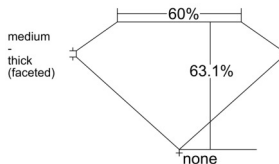

GIA®

FACSIMILE

GIA REPORT 5533429314

Verify this report at GIA.edu

GIA NATURAL DIAMOND DOSSIER®

September 17, 2025
GIA Report Number 5533429314
Shape and Cutting Style ..... Heart Brilliant
Measurements ..... 4.65 x 5.35 x 3.37 mm

GRADING RESULTS

Carat Weight ..... 0.50 carat
Color Grade ..... E
Clarity Grade SI1

ADDITIONAL GRADING INFORMATION

Polish ..... Excellent
Symmetry ..... Very Good
Fluorescence ..... None
Clarity Characteristics ..... Feather
Inscription(s): GIA 5533429314

PROPORTIONS

Profile not to actual proportions

GRADING SCALES

GIA COLOR SCALE		GIA CLARITY SCALE	
COLORLESS	D	VERY VERY SLIGHTLY INCLUDED	FLAWLESS
	E		INTERNALLY FLAWLESS
	F		VVS₁
	G		VVS₂
	H		VS₁
	I		VS₂
	J		SI₁
	K		SI₂
	L		I₁
	M		I₂
NEAR COLORLESS	N	SLIGHTLY INCLUDED	I₃
	O		
	P		
	Q		
FAINT	R		
	S		
	T		
	U		
VERT LIGHT	V		
	W		
	X		
	Y		
LIGHT	Z