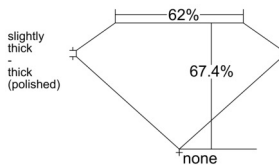

GIA®

FACSIMILE

GIA REPORT 5533423639

Verify this report at GIA.edu

GIA NATURAL DIAMOND DOSSIER®

September 15, 2025
GIA Report Number 5533423639
Shape and Cutting Style ..... Emerald Cut
Measurements ..... 4.25 x 3.07 x 2.07 mm

GRADING RESULTS

Carat Weight ..... 0.25 carat
Color Grade ..... E
Clarity Grade VS2

ADDITIONAL GRADING INFORMATION

Polish ..... Excellent
Symmetry ..... Very Good
Fluorescence ..... None
Clarity Characteristics ..... Cloud
Inscription(s): GIA 5533423639

PROPORTIONS

Profile not to actual proportions

GRADING SCALES

GIA COLOR SCALE		GIA CLARITY SCALE			
COLORLESS	D	VERY VERY SLIGHTLY INCLUDED	FLAWLESS		
	E		INTERNALLY FLAWLESS		
	F	VERY SLIGHTLY INCLUDED	VVS₁		
	G		VVS₂		
	H		VS₁		
	NEAR COLORLESS	I	SLIGHTLY INCLUDED	VS₂	
		J		SI₁	
		FAINT	K	INCLUDED	SI₂
			L		I₁
			M		I₂
VERT LIGHT	N	LIGHT	I₃		
	O				
	P				
	Q				
	R