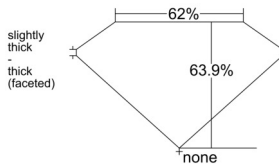

GIA®

FACSIMILE

GIA REPORT 5533413534

Verify this report at GIA.edu

GIA NATURAL DIAMOND DOSSIER®

September 15, 2025
GIA Report Number 5533413534
Shape and Cutting Style ..... Pear Brilliant
Measurements ..... 5.77 x 3.74 x 2.39 mm

GRADING RESULTS

Carat Weight ..... 0.30 carat
Color Grade ..... F
Clarity Grade VVS2

ADDITIONAL GRADING INFORMATION

Polish ..... Excellent
Symmetry ..... Very Good
Fluorescence ..... None
Clarity Characteristics..... Feather, Pinpoint, Internal Graining
Inscription(s): GIA 5533413534

PROPORTIONS

Profile not to actual proportions

GRADING SCALES

GIA COLOR SCALE		GIA CLARITY SCALE			
COLORLESS	D	VERY VERY SLIGHTLY INCLUDED	FLAWLESS		
	E		INTERNALLY FLAWLESS		
	F	VERY SLIGHTLY INCLUDED	VVS₁		
	G		VVS₂		
	H		VS₁		
	NEAR COLORLESS	I	SLIGHTLY INCLUDED	VS₂	
		J		SI₁	
		FAINT	K	INCLUDED	SI₂
			L		I₁
			M		I₂
VERT LIGHT	N	LIGHT	I₃		
	O				
	P				
	Q				
	R