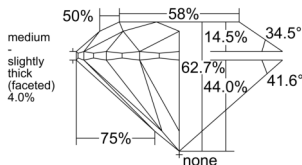

GIA®

FACSIMILE

GIA REPORT 5533360285

Verify this report at GIA.edu

GIA NATURAL DIAMOND DOSSIER®

September 10, 2025
GIA Report Number 5533360285
Shape and Cutting Style ..... Round Brilliant
Measurements ..... 5.66 - 5.68 x 3.56 mm

GRADING RESULTS

Carat Weight ..... 0.71 carat
Color Grade ..... F
Clarity Grade VS1
Cut Grade ..... Excellent

ADDITIONAL GRADING INFORMATION

Polish ..... Excellent
Symmetry ..... Excellent
Fluorescence ..... Medium Blue
Clarity Characteristics ..... Cloud, Pinpoint
Inscription(s): GIA 5533360285

PROPORTIONS

Profile to actual proportions

GRADING SCALES

GIA COLOR SCALE

COLORLESS	D
	E
	F
	G
	H
	I
	J
NEAR COLORLESS	K
	L
FAIN	M
	N
	O
	P
VERY LIGHT	Q
	R
	S
	T
	U
	V
	W
	X
	Y
LIGHT	Z

GIA CLARITY SCALE

VERY VERY SLIGHTLY INCLUDED	FLAWLESS
	INTERNALLY FLAWLESS
VERY SLIGHTLY INCLUDED	VVS₁
	VVS₂
SLIGHTLY INCLUDED	VS₁
	VS₂
INCLUDED	SI₁
	SI₂
	I₁
	I₂
	I₃

GIA CUT SCALE

EXCELLENT
VERY GOOD
GOOD
FAIR
POOR