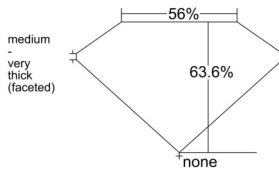

GIA®

FACSIMILE

GIA REPORT 5533351391

Verify this report at GIA.edu

GIA NATURAL DIAMOND DOSSIER®

September 08, 2025
GIA Report Number 5533351391
Shape and Cutting Style ..... Oval Brilliant
Measurements ..... 6.37 x 4.36 x 2.78 mm

GRADING RESULTS

Carat Weight ..... 0.50 carat
Color Grade ..... E
Clarity Grade VS1

ADDITIONAL GRADING INFORMATION

Polish ..... Excellent
Symmetry ..... Very Good
Fluorescence ..... None
Clarity Characteristics..... Feather, Crystal, Pinpoint
Inscription(s): GIA 5533351391

PROPORTIONS

Profile not to actual proportions

GRADING SCALES

GIA COLOR SCALE		GIA CLARITY SCALE			
COLORLESS	D	VERY VERY SLIGHTLY INCLUDED	FLAWLESS		
	E		INTERNALLY FLAWLESS		
	F	VERY SLIGHTLY INCLUDED	VS₁		
	G		VS₂		
	H		VS₁		
	NEAR COLORLESS	I	SLIGHTLY INCLUDED	VS₂	
		J		SI₁	
		FAINT	K	INCLUDED	SI₂
			L		I₁
			M		I₂
VERT LIGHT	N	INCLUDED	I₃		
	O				
	P				
	Q				
	R				
LIGHT	S				
	T				
	U				
	V				
	W				
X					
Y					
Z