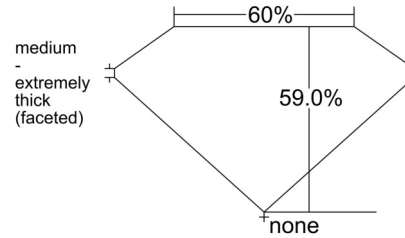

GIA NATURAL DIAMOND GRADING REPORT

September 30, 2025
 GIA Report Number 5533330573
 Shape and Cutting Style Heart Brilliant
 Measurements 10.49 x 11.85 x 6.99 mm

GRADING RESULTS

Carat Weight 5.12 carat
 Color Grade D
 Clarity Grade Flawless

ADDITIONAL GRADING INFORMATION

Polish Excellent
 Symmetry Very Good
 Fluorescence None
 Inscription(s): GIA 5533330573

PROPORTIONS

Profile not to actual proportions

CLARITY CHARACTERISTICS

GRADING SCALES

GIA COLOR SCALE		GIA CLARITY SCALE		
COLOURLESS	D	VERY VERY SLIGHTLY INCLUDED	FLAWLESS	
	E		FLAWLESS	
	F		FLAWLESS	
NEAR COLOURLESS	G		VERY SLIGHTLY INCLUDED	FLAWLESS
	H			VVS ₁
	I			VVS ₂
	J			VVS ₂
FANT	K		VERY SLIGHTLY INCLUDED	VS ₁
	L			VS ₂
	M			VS ₂
VERY LIGHT	N	SLIGHTLY INCLUDED	SI ₁	
	O		SI ₂	
	P		SI ₂	
	Q		I ₁	
	R		I ₂	
	S		I ₃	
LIGHT	T	INCLUDED	I ₁	
	U		I ₂	
	V		I ₂	
	W		I ₃	
	X		I ₃	
	Y			
	Z			