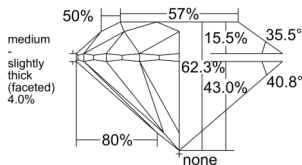

GIA®

FACSIMILE

GIA REPORT 5533314746

Verify this report at GIA.edu

GIA NATURAL DIAMOND DOSSIER®

September 06, 2025
GIA Report Number 5533314746
Shape and Cutting Style ..... Round Brilliant
Measurements ..... 4.56 - 4.59 x 2.85 mm

GRADING RESULTS

Carat Weight ..... 0.37 carat
Color Grade ..... J
Clarity Grade VS1
Cut Grade ..... Excellent

ADDITIONAL GRADING INFORMATION

Polish ..... Excellent
Symmetry ..... Excellent
Fluorescence ..... Faint
Clarity Characteristics ..... Cloud, Crystal
Inscription(s): GIA 5533314746

PROPORTIONS

GRADING SCALES

GIA COLOR SCALE	GIA CLARITY SCALE	GIA CUT SCALE	
D	FLAWLESS	EXCELLENT	
E	INTERNALLY FLAWLESS		
F		VVS₁	VERY GOOD
G	VVS₂		
H	VS₁	GOOD	
I	VS₂		
J	SI₁	FAIR	
K	SI₂		
L	I₁	POOR	
M	I₂		
N	I₃		
O			
P			
Q			
R			
S			
T			
U			
V			
W			
X			
Y			
Z