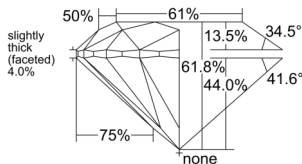

GIA®

FACSIMILE

GIA REPORT 5533301256

Verify this report at GIA.edu

GIA NATURAL DIAMOND DOSSIER®

September 04, 2025
GIA Report Number 5533301256
Shape and Cutting Style ..... Round Brilliant
Measurements ..... 4.31 - 4.34 x 2.67 mm

GRADING RESULTS

Carat Weight ..... 0.31 carat
Color Grade ..... J
Clarity Grade VVS1
Cut Grade ..... Excellent

ADDITIONAL GRADING INFORMATION

Polish ..... Excellent
Symmetry ..... Excellent
Fluorescence ..... None
Clarity Characteristics ..... Pinpoint
Inscription(s): GIA 5533301256

PROPORTIONS

Profile to actual proportions