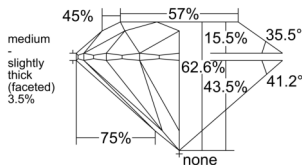

GIA®

FACSIMILE

GIA REPORT 5533299076

Verify this report at GIA.edu

GIA NATURAL DIAMOND DOSSIER®

September 17, 2025
GIA Report Number 5533299076
Shape and Cutting Style ..... Round Brilliant
Measurements ..... 4.78 - 4.81 x 3.00 mm

GRADING RESULTS

Carat Weight ..... 0.42 carat
Color Grade ..... D
Clarity Grade VVS1
Cut Grade ..... Excellent

ADDITIONAL GRADING INFORMATION

Polish ..... Excellent
Symmetry ..... Excellent
Fluorescence ..... Medium Blue
Clarity Characteristics..... Pinpoint, Internal Graining, Surface Graining

Inscription(s): GIA 5533299076

PROPORTIONS

GRADING SCALES

GIA COLOR SCALE	GIA CLARITY SCALE	GIA CUT SCALE
COLOURLESS	FLAWLESS	EXCELLENT
D	INTERNALLY FLAWLESS	
E	VVS₁	VERY GOOD
F		
G	VS₁	GOOD
H		
I	SI₁	FAIR
J		
K	I₁	POOR
L		
M	I₂	
N	I₃	
O		
P		
Q		
R		
S		
T		
U		
V		
W		
X		
Y		
Z