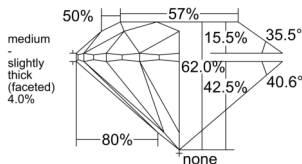

GIA®

FACSIMILE

GIA REPORT 5533288143

Verify this report at GIA.edu

GIA NATURAL DIAMOND DOSSIER®

September 02, 2025
GIA Report Number 5533288143
Shape and Cutting Style ..... Round Brilliant
Measurements ..... 4.47 - 4.49 x 2.77 mm

GRADING RESULTS

Carat Weight ..... 0.34 carat
Color Grade ..... G
Clarity Grade S11
Cut Grade ..... Excellent

ADDITIONAL GRADING INFORMATION

Polish ..... Excellent
Symmetry ..... Excellent
Fluorescence ..... None
Clarity Characteristics ..... Cloud
Inscription(s): GIA 5533288143

PROPORTIONS

GRADING SCALES

GIA COLOR SCALE	GIA CLARITY SCALE	GIA CUT SCALE	
D	FLAWLESS	EXCELLENT	
E	INTERNALLY FLAWLESS		
F		VVS₁	VERY GOOD
G	VVS₂		
H	VS₁	GOOD	
I	VS₂		
J	S1₁	FAIR	
K	S1₂		
L	I₁	POOR	
M	I₂		
N	I₃		
O			
P			
Q			
R			
S			
T			
U			
V			
W			
X			
Y			
Z