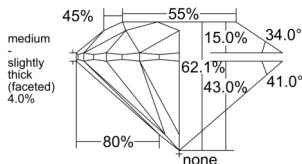

GIA®

FACSIMILE

GIA REPORT 5533258258

Verify this report at GIA.edu

GIA NATURAL DIAMOND DOSSIER®

August 29, 2025
GIA Report Number 5533258258
Shape and Cutting Style ..... Round Brilliant
Measurements ..... 5.28 - 5.31 x 3.29 mm

GRADING RESULTS

Carat Weight ..... 0.56 carat
Color Grade ..... G
Clarity Grade VS1
Cut Grade ..... Excellent

ADDITIONAL GRADING INFORMATION

Polish ..... Excellent
Symmetry ..... Excellent
Fluorescence ..... None
Clarity Characteristics ..... Crystal
Inscription(s): GIA 5533258258

PROPORTIONS

GRADING SCALES

GIA COLOR SCALE

COLOREDNESS	D
	E
	F
	G
	H
	I
	J
NEAR COLORLESS	K
	L
FAIN	M
	N
	O
	P
VERY LIGHT	Q
	R
	S
	T
	U
	V
	W
	X
	Y
LIGHT	Z

GIA CLARITY SCALE

VERY VERY SLIGHTLY INCLUDED	FLAWLESS
	INTERNALLY FLAWLESS
VERY SLIGHTLY INCLUDED	VVS₁
	VVS₂
SLIGHTLY INCLUDED	VS₁
	VS₂
INCLUDED	SI₁
	SI₂
	I₁
	I₂
	I₃

GIA CUT SCALE

EXCELLENT
VERY GOOD
GOOD
FAIR
POOR