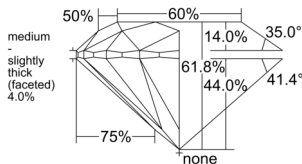

GIA®

FACSIMILE

GIA REPORT 5533076444

Verify this report at GIA.edu

GIA NATURAL DIAMOND DOSSIER®

August 16, 2025
GIA Report Number 5533076444
Shape and Cutting Style ..... Round Brilliant
Measurements ..... 4.80 - 4.84 x 2.98 mm

GRADING RESULTS

Carat Weight ..... 0.43 carat
Color Grade ..... D
Clarity Grade VVS1
Cut Grade ..... Excellent

ADDITIONAL GRADING INFORMATION

Polish ..... Excellent
Symmetry ..... Excellent
Fluorescence ..... Medium Blue
Clarity Characteristics ..... Pinpoint
Inscription(s): GIA 5533076444

PROPORTIONS

Profile to actual proportions