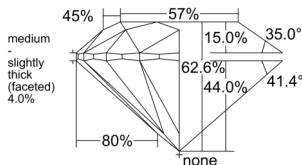

GIA®

FACSIMILE

GIA REPORT 5533038851

Verify this report at GIA.edu

GIA NATURAL DIAMOND DOSSIER®

August 06, 2025
GIA Report Number 5533038851
Shape and Cutting Style ..... Round Brilliant
Measurements ..... 5.32 - 5.34 x 3.34 mm

GRADING RESULTS

Carat Weight ..... 0.58 carat
Color Grade I
Clarity Grade VVS1
Cut Grade ..... Excellent

ADDITIONAL GRADING INFORMATION

Polish ..... Excellent
Symmetry ..... Excellent
Fluorescence ..... Faint
Clarity Characteristics ..... Cloud, Feather
Inscription(s): GIA 5533038851

PROPORTIONS

GRADING SCALES

GIA COLOR SCALE	GIA CLARITY SCALE	GIA CUT SCALE	
D	FLAWLESS	EXCELLENT	
E	INTERNALLY FLAWLESS		
F		VVS₁	VERY GOOD
G	VVS₂		
H	VS₁	GOOD	
I	VS₂		
J	SI₁	FAIR	
K	SI₂		
L	I₁	POOR	
M	I₂		
N	I₃		
O			
P			
Q			
R			
S			
T			
U			
V			
W			
X			
Y			
Z