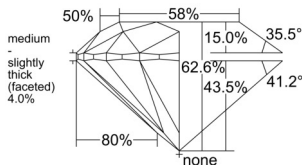

GIA®

FACSIMILE

GIA REPORT 5526997635

Verify this report at GIA.edu

GIA NATURAL DIAMOND DOSSIER®

August 07, 2025
GIA Report Number 5526997635
Shape and Cutting Style ..... Round Brilliant
Measurements ..... 5.91 - 5.94 x 3.71 mm

GRADING RESULTS

Carat Weight ..... 0.81 carat
Color Grade ..... K
Clarity Grade S11
Cut Grade ..... Excellent

ADDITIONAL GRADING INFORMATION

Polish ..... Excellent
Symmetry ..... Excellent
Fluorescence ..... Medium Blue
Clarity Characteristics ..... Crystal, Feather
Inscription(s): GIA 5526997635

PROPORTIONS

GRADING SCALES

GIA COLOR SCALE

COLOREDNESS	D
	E
	F
	G
	H
	I
	J
NEAR COLORLESS	K
	L
Faint	M
	N
	O
	P
	Q
	R
	S
	T
	U
	V
	W
	X
	Y
	Z

GIA CLARITY SCALE

FLAWLESS	INTERNAL FLAWLESS	EXCELLENT	
VERY VERY SLIGHTLY INCLUDED	VVS₁	VERY GOOD	
	VVS₂		
VERY SLIGHTLY INCLUDED	VS₁	GOOD	
	VS₂		
SLIGHTLY INCLUDED	S1₁	FAIR	
	S1₂		
INCLUDED	I₁	POOR	
	I₂		
	I₃