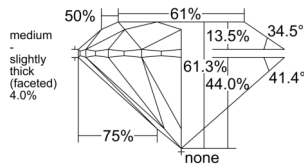

GIA®

FACSIMILE

GIA REPORT

*****57722

Verify this report at GIA.edu

GIA NATURAL DIAMOND DOSSIER®

July 29, 2025
GIA Report Number *****57722
Shape and Cutting Style ..... Round Brilliant
Measurements ..... 5.49 - 5.52 x 3.37 mm

GRADING RESULTS

Carat Weight ..... 0.63 carat
Color Grade ..... G
Clarity Grade VVS1
Cut Grade ..... Excellent

ADDITIONAL GRADING INFORMATION

Polish ..... Excellent
Symmetry ..... Excellent
Fluorescence ..... Medium Blue
Clarity Characteristics ..... Pinpoint, Cloud
Inscription(s): GIA *****57722

PROPORTIONS

Profile to actual proportions

GRADING SCALES

GIA COLOR SCALE	GIA CLARITY SCALE	GIA CUT SCALE
COLOURLESS	FLAWLESS	EXCELLENT
D	FLAWLESS	
E	INTERNALLY FLAWLESS	VERY GOOD
F	VVS₁	
G	VVS₂	GOOD
H	VS₁	
I	VS₂	FAIR
J	SI₁	
K	SI₂	POOR
L	I₁	
M	I₂	
N	I₃	
O		
P		
Q		
R		
S		
T		
U		
V		
W		
X		
Y		
Z