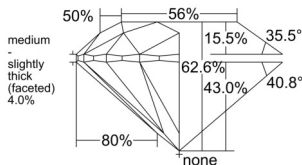

GIA®

FACSIMILE

GIA REPORT 5526945245

Verify this report at GIA.edu

GIA NATURAL DIAMOND DOSSIER®

July 28, 2025
GIA Report Number 5526945245
Shape and Cutting Style ..... Round Brilliant
Measurements ..... 5.08 - 5.12 x 3.19 mm

GRADING RESULTS

Carat Weight ..... 0.51 carat
Color Grade ..... E
Clarity Grade VS2
Cut Grade ..... Excellent

ADDITIONAL GRADING INFORMATION

Polish ..... Excellent
Symmetry ..... Excellent
Fluorescence ..... None
Clarity Characteristics..... Feather, Crystal, Needle, Cloud
Inscription(s): GIA 5526945245

PROPORTIONS

Profile to actual proportions