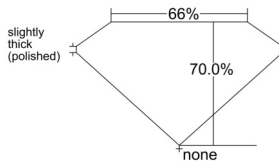

GIA®

FACSIMILE

GIA REPORT 5526817641

Verify this report at GIA.edu

GIA NATURAL DIAMOND DOSSIER®

July 17, 2025
GIA Report Number 5526817641
Shape and Cutting Style ..... **Cut-Cornered Rectangular Modified Brilliant**
Measurements ..... 5.63 x 4.48 x 3.13 mm

GRADING RESULTS

Carat Weight ..... 0.71 carat
Color Grade ..... F
Clarity Grade VVS1

ADDITIONAL GRADING INFORMATION

Polish ..... Excellent
Symmetry ..... Excellent
Fluorescence ..... Faint
Clarity Characteristics ..... Feather
Inscription(s): GIA 5526817641

PROPORTIONS

Profile not to actual proportions

GRADING SCALES

GIA COLOR SCALE		GIA CLARITY SCALE			
COLORLESS	D	VERY VERY SLIGHTLY INCLUDED	FLAWLESS		
	E		INTERNALLY FLAWLESS		
	F	VERY SLIGHTLY INCLUDED	VVS₁		
	G		VVS₂		
	H		VS₁		
	NEAR COLORLESS	I	SLIGHTLY INCLUDED	VS₂	
		J		SI₁	
		FAINT	K	INCLUDED	SI₂
			L		I₁
			M		I₂
VERTICALLY LIGHT	N		INCLUDED	I₃	
	O				
	P				
	Q				
	LIGHT		R		
		S			
		T			
U					
V					
W					
X					
Y					
Z