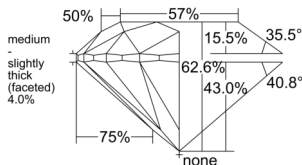

GIA®

FACSIMILE

GIA REPORT 5526728376

Verify this report at GIA.edu

GIA NATURAL DIAMOND DOSSIER®

July 15, 2025
GIA Report Number 5526728376
Shape and Cutting Style ..... Round Brilliant
Measurements ..... 4.39 - 4.42 x 2.76 mm

GRADING RESULTS

Carat Weight ..... 0.33 carat
Color Grade ..... H
Clarity Grade VVS2
Cut Grade ..... Excellent

ADDITIONAL GRADING INFORMATION

Polish ..... Excellent
Symmetry ..... Excellent
Fluorescence ..... Medium Blue
Clarity Characteristics ..... Cloud, Pinpoint
Inscription(s): GIA 5526728376

PROPORTIONS

Profile to actual proportions

GRADING SCALES

GIA COLOR SCALE

COLORLESS	D
	E
	F
	G
	H
	I
	J
NEAR COLORLESS	K
	L
Faint	M
	N
	O
	P
Very Light	Q
	R
	S
	T
	U
	V
	W
	X
	Y
Light	Z

GIA CLARITY SCALE

FLAWLESS	VERY VERY SLIGHTLY INCLUDED	VVS₁	VVS₂	VS₁	VS₂	SI₁	SI₂	I₁	I₂	I₃	
											VERY SLIGHTLY INCLUDED

GIA CUT SCALE

EXCELLENT
VERY GOOD
GOOD
FAIR
POOR