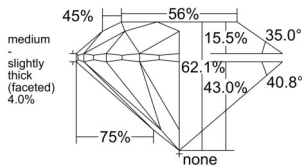

GIA®

FACSIMILE

GIA REPORT 5526656577

Verify this report at GIA.edu

GIA NATURAL DIAMOND DOSSIER®

July 03, 2025
GIA Report Number 5526656577
Shape and Cutting Style ..... Round Brilliant
Measurements ..... 5.38 - 5.40 x 3.35 mm

GRADING RESULTS

Carat Weight ..... 0.60 carat
Color Grade ..... H
Clarity Grade VS2
Cut Grade ..... Excellent

ADDITIONAL GRADING INFORMATION

Polish ..... Excellent
Symmetry ..... Excellent
Fluorescence ..... None
Clarity Characteristics ..... Cloud, Feather, Crystal
Inscription(s): GIA 5526656577

PROPORTIONS

GRADING SCALES

GIA COLOR SCALE

COLOREDNESS	D
	E
	F
	G
	H
	I
	J
NEAR COLORLESS	K
	L
FADING	M
	N
	O
	P
	Q
VERY LIGHT	R
	S
	T
	U
	V
	W
	X
	Y
LIGHT	Z

GIA CLARITY SCALE

VERY VERY SLIGHTLY INCLUDED	FLAWLESS
	INTERNALLY FLAWLESS
VERY SLIGHTLY INCLUDED	VVS₁
	VVS₂
SLIGHTLY INCLUDED	VS₁
	VS₂
INCLUDED	SI₁
	SI₂
	I₁
	I₂
	I₃

GIA CUT SCALE

EXCELLENT
VERY GOOD
GOOD
FAIR
POOR