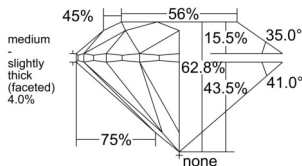

GIA®

FACSIMILE

GIA REPORT 5526513690

Verify this report at GIA.edu

GIA NATURAL DIAMOND DOSSIER®

June 18, 2025
GIA Report Number 5526513690
Shape and Cutting Style ..... Round Brilliant
Measurements ..... 5.29 - 5.33 x 3.34 mm

GRADING RESULTS

Carat Weight ..... 0.58 carat
Color Grade I
Clarity Grade VS1
Cut Grade ..... Excellent

ADDITIONAL GRADING INFORMATION

Polish ..... Excellent
Symmetry ..... Excellent
Fluorescence ..... None
Clarity Characteristics..... Needle, Feather, Pinpoint
Inscription(s): GIA 5526513690

PROPORTIONS

Profile to actual proportions