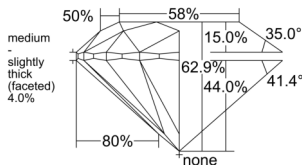

GIA®

FACSIMILE

GIA REPORT 5526492594

Verify this report at GIA.edu

GIA NATURAL DIAMOND DOSSIER®

June 13, 2025
GIA Report Number 5526492594
Shape and Cutting Style ..... Round Brilliant
Measurements ..... 5.34 - 5.39 x 3.37 mm

GRADING RESULTS

Carat Weight ..... 0.60 carat
Color Grade ..... E
Clarity Grade VS1
Cut Grade ..... Excellent

ADDITIONAL GRADING INFORMATION

Polish ..... Excellent
Symmetry ..... Excellent
Fluorescence ..... Faint
Clarity Characteristics ..... Crystal, Cloud, Pinpoint
Inscription(s): GIA 5526492594

PROPORTIONS

GRADING SCALES

GIA COLOR SCALE

COLORLESS	D
	E
	F
	G
	H
	I
NEAR COLORLESS	J
	K
	L
FAIN	M
	N
	O
	P
VERY LIGHT	Q
	R
	S
	T
	U
	V
LIGHT	W
	X
	Y
	Z

GIA CLARITY SCALE

FLAWLESS	INTERNAL FLAWLESS	
		FLAWLESS
VERY VERY SLIGHTLY INCLUDED	VVS₁	
	VVS₂	
VERY SLIGHTLY INCLUDED	VS₁	
	VS₂	
SLIGHTLY INCLUDED	SI₁	
	SI₂	
INCLUDED	I₁	
	I₂	
	I₃	

GIA CUT SCALE

EXCELLENT
VERY GOOD
GOOD
FAIR
POOR