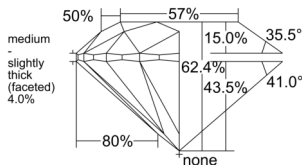

GIA®

FACSIMILE

GIA REPORT 5526484845

Verify this report at GIA.edu

GIA NATURAL DIAMOND DOSSIER®

June 13, 2025
GIA Report Number 5526484845
Shape and Cutting Style ..... Round Brilliant
Measurements ..... 4.64 - 4.67 x 2.91 mm

GRADING RESULTS

Carat Weight ..... 0.39 carat
Color Grade ..... F
Clarity Grade S11
Cut Grade ..... Excellent

ADDITIONAL GRADING INFORMATION

Polish ..... Excellent
Symmetry ..... Excellent
Fluorescence ..... None
Clarity Characteristics ..... Cloud, Crystal
Inscription(s): GIA 5526484845

PROPORTIONS

GRADING SCALES

GIA COLOR SCALE	GIA CLARITY SCALE	GIA CUT SCALE	
D	FLAWLESS	EXCELLENT	
E	INTERNALLY FLAWLESS		
F		VVS₁	VERY GOOD
G	VVS₂		
H	VS₁	GOOD	
I	VS₂		
J	S1₁	FAIR	
K	S1₂		
L	I₁	POOR	
M	I₂		
N	I₃		
O			
P			
Q			
R			
S			
T			
U			
V			
W			
X			
Y			
Z