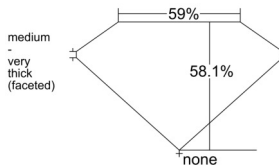

GIA®

FACSIMILE

GIA REPORT 5526425680

Verify this report at GIA.edu

GIA NATURAL DIAMOND DOSSIER®

June 07, 2025
GIA Report Number 5526425680
Shape and Cutting Style ..... Heart Brilliant
Measurements ..... 5.00 x 5.78 x 3.35 mm

GRADING RESULTS

Carat Weight ..... 0.55 carat
Color Grade ..... D
Clarity Grade VVS1

ADDITIONAL GRADING INFORMATION

Polish ..... Excellent
Symmetry ..... Very Good
Fluorescence ..... Strong Blue
Clarity Characteristics..... Pinpoint, Feather, Surface Graining
Inscription(s): GIA 5526425680

PROPORTIONS

Profile not to actual proportions

GRADING SCALES

GIA COLOR SCALE		GIA CLARITY SCALE	
COLORLESS	D	VERY VERY SLIGHTLY INCLUDED	FLAWLESS
	E		INTERNALLY FLAWLESS
	F		VVS₁
	G		VVS₂
	H		VS₁
	I		VS₂
	J		SI₁
	K		SI₂
	L		I₁
	M		I₂
NEAR COLORLESS	N	SLIGHTLY INCLUDED	I₃
	O		
	P		
	Q		
FAINT	R		
	S		
	T		
	U		
VERY LIGHT	V		
	W		
	X		
	Y		
LIGHT	Z