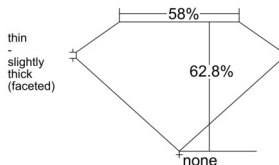

GIA®

FACSIMILE

GIA REPORT 5526401517

Verify this report at GIA.edu

GIA NATURAL DIAMOND DOSSIER®

June 07, 2025
GIA Report Number 5526401517
Shape and Cutting Style ..... Heart Brilliant
Measurements ..... 4.73 x 5.53 x 3.47 mm

GRADING RESULTS

Carat Weight ..... 0.51 carat
Color Grade ..... G
Clarity Grade VVS1

ADDITIONAL GRADING INFORMATION

Polish ..... Excellent
Symmetry ..... Very Good
Fluorescence ..... None
Clarity Characteristics ..... Feather
Inscription(s): GIA 5526401517

PROPORTIONS

Profile not to actual proportions

GRADING SCALES

GIA COLOR SCALE		GIA CLARITY SCALE			
COLORLESS	D	VERY VERY SLIGHTLY INCLUDED	FLAWLESS		
	E		INTERNALLY FLAWLESS		
	F		VVS₁		
	NEAR COLORLESS	G	VVS₂		
		H	VERY SLIGHTLY INCLUDED	VS₁	
		I		VS₂	
		FAINT	J	SLIGHTLY INCLUDED	SI₁
			K		SI₂
	L		INCLUDED		I₁
	M			I₂	
VERT LIGHT	N		INCLUDED	I₃	
	O				
	P				
	Q				
	R				
LIGHT	S				
	T				
	U				
	V				
	W				
	X				
	Y				
	Z