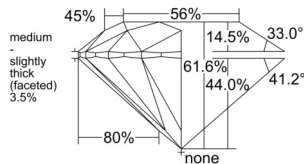

GIA®

FACSIMILE

GIA REPORT 5526378697

Verify this report at GIA.edu

GIA NATURAL DIAMOND DOSSIER®

June 04, 2025
GIA Report Number 5526378697
Shape and Cutting Style ..... Round Brilliant
Measurements ..... 5.27 - 5.29 x 3.25 mm

GRADING RESULTS

Carat Weight ..... 0.55 carat
Color Grade ..... F
Clarity Grade SI2
Cut Grade ..... Excellent

ADDITIONAL GRADING INFORMATION

Polish ..... Excellent
Symmetry ..... Excellent
Fluorescence ..... Medium Blue
Clarity Characteristics..... Twinning Wisp, Feather
Inscription(s): GIA 5526378697

PROPORTIONS

Profile to actual proportions