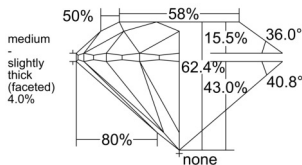

GIA®

FACSIMILE

GIA REPORT 5526300754

Verify this report at GIA.edu

GIA NATURAL DIAMOND DOSSIER®

May 27, 2025
GIA Report Number 5526300754
Shape and Cutting Style ..... Round Brilliant
Measurements ..... 6.08 - 6.11 x 3.80 mm

GRADING RESULTS

Carat Weight ..... 0.88 carat
Color Grade I
Clarity Grade S11
Cut Grade ..... Excellent

ADDITIONAL GRADING INFORMATION

Polish ..... Excellent
Symmetry ..... Excellent
Fluorescence ..... None
Clarity Characteristics..... Cloud, Crystal, Feather
Inscription(s): GIA 5526300754

PROPORTIONS

GRADING SCALES

GIA COLOR SCALE

COLOREDNESS	D
	E
	F
	G
	H
	I
	J
NEAR COLORLESS	K
	L
FAIN	M
	N
	O
	P
VERY LIGHT	Q
	R
	S
	T
	U
	V
	W
	X
	Y
LIGHT	Z

GIA CLARITY SCALE

VERY VERY SLIGHTLY INCLUDED	FLAWLESS
	INTERNALLY FLAWLESS
VERY SLIGHTLY INCLUDED	VVS₁
	VVS₂
SLIGHTLY INCLUDED	VS₁
	VS₂
INCLUDED	SI₁
	SI₂
	I₁
	I₂
	I₃

GIA CUT SCALE

EXCELLENT
VERY GOOD
GOOD
FAIR
POOR