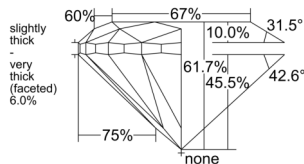

GIA®

FACSIMILE

GIA REPORT 5526238775

Verify this report at GIA.edu

GIA NATURAL DIAMOND DOSSIER®

May 23, 2025
GIA Report Number 5526238775
Shape and Cutting Style ..... Round Brilliant
Measurements ..... 4.23 - 4.30 x 2.63 mm

GRADING RESULTS

Carat Weight ..... 0.30 carat
Color Grade ..... E
Clarity Grade SI2
Cut Grade ..... Good

ADDITIONAL GRADING INFORMATION

Polish ..... Excellent
Symmetry ..... Good
Fluorescence ..... None
Clarity Characteristics ..... Crystal, Cloud
Inscription(s): GIA 5526238775

PROPORTIONS

Profile to actual proportions