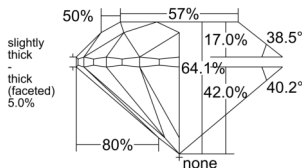

GIA®

FACSIMILE

GIA REPORT 5526060811

Verify this report at GIA.edu

GIA NATURAL DIAMOND DOSSIER®

May 06, 2025
GIA Report Number 5526060811
Shape and Cutting Style ..... Round Brilliant
Measurements ..... 4.95 - 4.98 x 3.18 mm

GRADING RESULTS

Carat Weight ..... 0.50 carat
Color Grade I
Clarity Grade VVS1
Cut Grade ..... Very Good

ADDITIONAL GRADING INFORMATION

Polish ..... Excellent
Symmetry ..... Excellent
Fluorescence ..... Strong Blue
Clarity Characteristics ..... Pinpoint
Inscription(s): GIA 5526060811

PROPORTIONS

Profile to actual proportions

GRADING SCALES

GIA COLOR SCALE	GIA CLARITY SCALE	GIA CUT SCALE
COLOURLESS D	FLAWLESS	EXCELLENT
E	INTERNALLY FLAWLESS	
F	VVS₁	VERY GOOD
G		
H	VVS₂	GOOD
I	VS₁	
J	VS₂	FAIR
K	SI₁	
L	SI₂	POOR
M	I₁	
N	I₂	
O	I₃	
P		
Q		
R		
S		
T		
U		
V		
W		
X		
Y		
Z