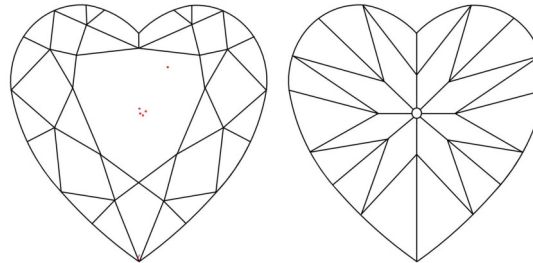

GIA NATURAL DIAMOND GRADING REPORT

July 30, 2025
 GIA Report Number *****64419
 Shape and Cutting Style Heart Brilliant
 Measurements 6.40 x 7.70 x 4.89 mm

GRADING RESULTS

Carat Weight 1.50 carat
 Color Grade I
 Clarity Grade VVS2

ADDITIONAL GRADING INFORMATION

Polish Excellent
 Symmetry Excellent
 Fluorescence Medium Blue
 Inscription(s): GIA *****64419
 Comments: Additional pinpoints are not shown.

PROPORTIONS

Profile not to actual proportions

CLARITY CHARACTERISTICS

KEY TO SYMBOLS*

- Pinpoint
- ~ Feather

* Red symbols denote internal characteristics (inclusions). Green or black symbols denote external characteristics (blemishes). Diagram is an approximate representation of the diamond, and symbols shown indicate type, position, and approximate size of clarity characteristics. All clarity characteristics may not be shown. Details of finish are not shown.