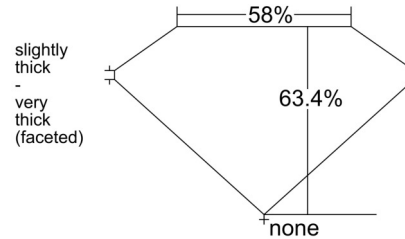

PROPORTIONS

Profile not to actual proportions