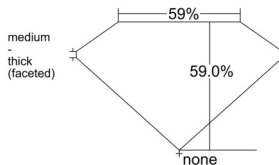

GIA®

FACSIMILE

GIA REPORT 5523839648

Verify this report at GIA.edu

GIA NATURAL DIAMOND DOSSIER®

July 17, 2025
GIA Report Number 5523839648
Shape and Cutting Style ..... Heart Brilliant
Measurements ..... 5.43 x 6.28 x 3.71 mm

GRADING RESULTS

Carat Weight ..... 0.71 carat
Color Grade ..... G
Clarity Grade VVS1

ADDITIONAL GRADING INFORMATION

Polish ..... Excellent
Symmetry ..... Excellent
Fluorescence ..... Faint
Clarity Characteristics ..... Feather
Inscription(s): GIA 5523839648

PROPORTIONS

Profile not to actual proportions

GRADING SCALES

GIA COLOR SCALE		GIA CLARITY SCALE	
COLORLESS	D	VERY VERY SLIGHTLY INCLUDED	FLAWLESS
	E		INTERNALLY FLAWLESS
	F		VVS₁
	G		VVS₂
	H		VS₁
	I		VS₂
	J		SI₁
	K		SI₂
	L		I₁
	M		I₂
NEAR COLORLESS	N	SLIGHTLY INCLUDED	I₃
	O		
	P		
	Q		
FAINT	R		
	S		
	T		
	U		
VERY LIGHT	V		
	W		
	X		
	Y		
LIGHT	Z