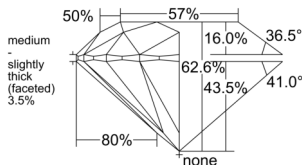

GIA®

FACSIMILE

GIA NATURAL DIAMOND DOSSIER®

July 16, 2025

GIA Report Number 5523811474

Shape and Cutting Style ..... Round Brilliant

Measurements ..... 6.02 - 6.07 x 3.78 mm

GRADING RESULTS

Carat Weight ..... 0.85 carat

Color Grade ..... E

Clarity Grade VS2

Cut Grade ..... Excellent

ADDITIONAL GRADING INFORMATION

Polish ..... Excellent

Symmetry ..... Excellent

Fluorescence ..... Very Strong Blue

Clarity Characteristics ..... Crystal, Cloud

Inscription(s): GIA 5523811474

GIA REPORT 5523811474

Verify this report at GIA.edu

PROPORTIONS

Profile to actual proportions

GRADING SCALES

GIA COLOR SCALE

COLORLESS	D
	E
	F
	G
	H
	I
	J
NEAR COLORLESS	K
	L
Faint	M
	N
	O
	P
Very Light	Q
	R
	S
	T
	U
	V
	W
	X
	Y
Light	Z

GIA CLARITY SCALE

FLAWLESS	INTERNAL FLAWLESS	
		FLAWLESS
VERY VERY SLIGHTLY INCLUDED	VVS₁	
	VVS₂	
VERY SLIGHTLY INCLUDED	VS₁	
	VS₂	
SLIGHTLY INCLUDED	SI₁	
	SI₂	
INCLUDED	I₁	
	I₂	
	I₃	

GIA CUT SCALE

EXCELLENT
VERY GOOD
GOOD
FAIR
POOR