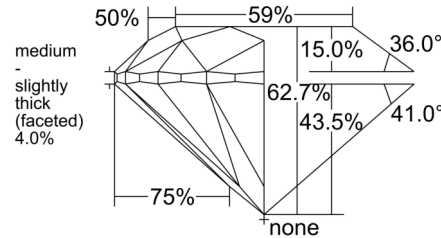

GIA NATURAL DIAMOND GRADING REPORT

July 16, 2025
 GIA Report Number 5523797775
 Shape and Cutting Style Round Brilliant
 Measurements 6.14 - 6.17 x 3.86 mm

GRADING RESULTS

Carat Weight 0.92 carat
 Color Grade G
 Clarity Grade SI1
 Cut Grade Excellent

CLARITY CHARACTERISTICS

KEY TO SYMBOLS*

-  Cloud
-  Crystal
-  Needle

* Red symbols denote internal characteristics (inclusions). Green or black symbols denote external characteristics (blemishes). Diagram is an approximate representation of the diamond, and symbols shown indicate type, position, and approximate size of clarity characteristics. All clarity characteristics may not be shown. Details of finish are not shown.