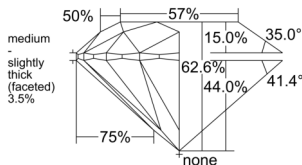

GIA®

FACSIMILE

GIA REPORT 5523745815

Verify this report at GIA.edu

GIA NATURAL DIAMOND DOSSIER®

July 09, 2025
GIA Report Number 5523745815
Shape and Cutting Style ..... Round Brilliant
Measurements ..... 5.22 - 5.24 x 3.28 mm

GRADING RESULTS

Carat Weight ..... 0.55 carat
Color Grade ..... J
Clarity Grade VS1
Cut Grade ..... Excellent

ADDITIONAL GRADING INFORMATION

Polish ..... Excellent
Symmetry ..... Excellent
Fluorescence ..... None
Clarity Characteristics..... Crystal, Cloud, Feather, Pinpoint
Inscription(s): GIA 5523745815

PROPORTIONS

Profile to actual proportions

GRADING SCALES

GIA COLOR SCALE	GIA CLARITY SCALE	GIA CUT SCALE	
D	FLAWLESS	EXCELLENT	
E	INTERNALLY FLAWLESS		
F		VVS₁	VERY GOOD
G	VVS₂		
H	VS₁	GOOD	
I	VS₂		
J	SI₁	FAIR	
K	SI₂		
L	I₁	POOR	
M	I₂		
N	I₃		
O			
P			
Q			
R			
S			
T			
U			
V			
W			
X			
Y			
Z