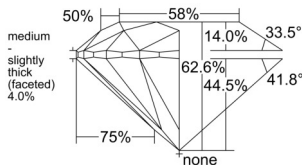

GIA®

FACSIMILE

GIA REPORT 5523733108

Verify this report at GIA.edu

GIA NATURAL DIAMOND DOSSIER®

July 07, 2025
GIA Report Number 5523733108
Shape and Cutting Style ..... Round Brilliant
Measurements ..... 5.40 - 5.43 x 3.39 mm

GRADING RESULTS

Carat Weight ..... 0.61 carat
Color Grade ..... E
Clarity Grade VVS2
Cut Grade ..... Excellent

ADDITIONAL GRADING INFORMATION

Polish ..... Excellent
Symmetry ..... Excellent
Fluorescence ..... Medium Blue
Clarity Characteristics..Needle, Cloud, Pinpoint, Internal Graining
Inscription(s): GIA 5523733108

PROPORTIONS

Profile to actual proportions