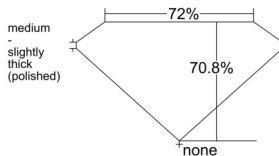

GIA®

FACSIMILE

GIA REPORT 5523534166

Verify this report at GIA.edu

GIA NATURAL DIAMOND DOSSIER®

June 18, 2025
GIA Report Number 5523534166
Shape and Cutting Style ..... Square Modified Brilliant
Measurements ..... 5.24 x 5.11 x 3.62 mm

GRADING RESULTS

Carat Weight ..... 0.78 carat
Color Grade ..... F
Clarity Grade VS2

ADDITIONAL GRADING INFORMATION

Polish ..... Excellent
Symmetry ..... Excellent
Fluorescence ..... None
Clarity Characteristics..... Crystal, Cloud, Feather
Inscription(s): GIA 5523534166

PROPORTIONS

Profile not to actual proportions

GRADING SCALES

GIA COLOR SCALE		GIA CLARITY SCALE			
COLORLESS	D	VERY VERY SLIGHTLY INCLUDED	FLAWLESS		
	E		INTERNALLY FLAWLESS		
	F	VERY SLIGHTLY INCLUDED	VVS₁		
	G		VVS₂		
	H		VS₁		
	NEAR COLORLESS	I	SLIGHTLY INCLUDED	VS₂	
		J		SI₁	
		FAINT	K	INCLUDED	SI₂
			L		I₁
			M		I₂
VERY LIGHT	N	LIGHT	I₃		
	O				
	P				
	Q				
	R				
	S				
	T