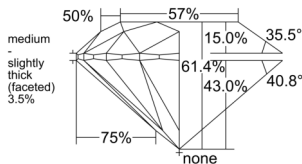

GIA®

FACSIMILE

GIA REPORT 5523529210

Verify this report at GIA.edu

GIA NATURAL DIAMOND DOSSIER®

June 21, 2025
GIA Report Number 5523529210
Shape and Cutting Style ..... Round Brilliant
Measurements ..... 4.88 - 4.91 x 3.00 mm

GRADING RESULTS

Carat Weight ..... 0.44 carat
Color Grade ..... F
Clarity Grade S11
Cut Grade ..... Excellent

ADDITIONAL GRADING INFORMATION

Polish ..... Excellent
Symmetry ..... Excellent
Fluorescence ..... Faint
Clarity Characteristics ..... Crystal
Inscription(s): GIA 5523529210

PROPORTIONS

GRADING SCALES

GIA COLOR SCALE	GIA CLARITY SCALE	GIA CUT SCALE	
D	FLAWLESS	EXCELLENT	
E	INTERNALLY FLAWLESS		
F		VVS₁	VERY GOOD
G	VVS₂		
H	VS₁	GOOD	
I	VS₂		
J	S1₁	FAIR	
K	S1₂		
L	I₁	POOR	
M	I₂		
N	I₃		
O			
P			
Q			
R			
S			
T			
U			
V			
W			
X			
Y			
Z