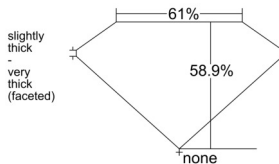

GIA®

FACSIMILE

GIA REPORT 5523357742

Verify this report at GIA.edu

GIA NATURAL DIAMOND DOSSIER®

June 02, 2025
GIA Report Number 5523357742
Shape and Cutting Style ..... Heart Brilliant
Measurements ..... 4.97 x 5.49 x 3.23 mm

GRADING RESULTS

Carat Weight ..... 0.50 carat
Color Grade ..... F
Clarity Grade VS2

ADDITIONAL GRADING INFORMATION

Polish ..... Excellent
Symmetry ..... Very Good
Fluorescence ..... Faint
Clarity Characteristics.. Cloud, Indented Natural, Crystal, Feather
Inscription(s): GIA 5523357742

PROPORTIONS

Profile not to actual proportions

GRADING SCALES

GIA COLOR SCALE		GIA CLARITY SCALE			
COLORLESS	D	VERY VERY SLIGHTLY INCLUDED	FLAWLESS		
	E		INTERNALLY FLAWLESS		
	F	VERY SLIGHTLY INCLUDED	VVS₁		
	G		VVS₂		
	H		VS₁		
	NEAR COLORLESS	I	SLIGHTLY INCLUDED	VS₂	
		J		SI₁	
		FAINT	K	INCLUDED	SI₂
			L		I₁
			M		I₂
VERT LIGHT	N	LIGHT	I₃		
	O				
	P				
	Q				
	R