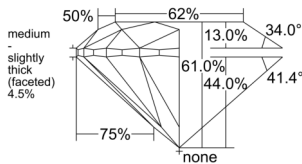

GIA®

FACSIMILE

GIA REPORT 5523352486

Verify this report at GIA.edu

GIA NATURAL DIAMOND DOSSIER®

June 02, 2025
GIA Report Number 5523352486
Shape and Cutting Style ..... Round Brilliant
Measurements ..... 5.67 - 5.71 x 3.47 mm

GRADING RESULTS

Carat Weight ..... 0.70 carat
Color Grade ..... H
Clarity Grade S11
Cut Grade ..... Excellent

ADDITIONAL GRADING INFORMATION

Polish ..... Excellent
Symmetry ..... Excellent
Fluorescence ..... None
Clarity Characteristics ..... Crystal, Feather
Inscription(s): GIA 5523352486

PROPORTIONS

Profile to actual proportions

GRADING SCALES

GIA COLOR SCALE

COLORED	D
	E
	F
	G
	H
	I
	J
NEAR COLORLESS	K
	L
Faint	M
	N
	O
	P
Very Light	Q
	R
	S
	T
	U
	V
	W
	X
	Y
Light	Z

GIA CLARITY SCALE

FLAWLESS	VERY VERY SLIGHTLY INCLUDED	VS₁	VS₂	SL₁	SL₂	I₁	I₂	I₃	
									VERY SLIGHTLY INCLUDED
INTERNALLY FLAWLESS									

GIA CUT SCALE

EXCELLENT
VERY GOOD
GOOD
FAIR
POOR