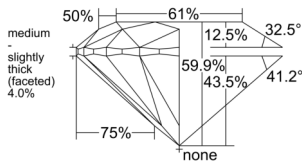

GIA®

FACSIMILE

GIA REPORT 5523222845

Verify this report at GIA.edu

GIA NATURAL DIAMOND DOSSIER®

May 26, 2025
GIA Report Number 5523222845
Shape and Cutting Style ..... Round Brilliant
Measurements ..... 5.74 - 5.77 x 3.45 mm

GRADING RESULTS

Carat Weight ..... 0.70 carat
Color Grade ..... E
Clarity Grade VVS1
Cut Grade ..... Excellent

ADDITIONAL GRADING INFORMATION

Polish ..... Excellent
Symmetry ..... Excellent
Fluorescence ..... Strong Blue
Clarity Characteristics ..... Pinpoint
Inscription(s): GIA 5523222845

PROPORTIONS

Profile to actual proportions

GRADING SCALES

GIA COLOR SCALE	GIA CLARITY SCALE	GIA CUT SCALE	
D	FLAWLESS	EXCELLENT	
E	INTERNALLY FLAWLESS		
F		VVS₁	VERY GOOD
G	VVS₂		
H	VS₁	GOOD	
I	VS₂		
J	SI₁	FAIR	
K	SI₂		
L	I₁	POOR	
M	I₂		
N	I₃		
O			
P			
Q			
R			
S			
T			
U			
V			
W			
X			
Y			
Z