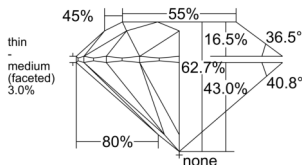

GIA®

FACSIMILE

GIA REPORT 5523092906

Verify this report at GIA.edu

GIA NATURAL DIAMOND DOSSIER®

May 09, 2025
GIA Report Number 5523092906
Shape and Cutting Style ..... Round Brilliant
Measurements ..... 5.66 - 5.69 x 3.56 mm

GRADING RESULTS

Carat Weight ..... 0.70 carat
Color Grade ..... J
Clarity Grade VVS1
Cut Grade ..... Excellent

ADDITIONAL GRADING INFORMATION

Polish ..... Excellent
Symmetry ..... Excellent
Fluorescence ..... Faint
Clarity Characteristics ..... Pinpoint, Feather
Inscription(s): GIA 5523092906

PROPORTIONS

GRADING SCALES

GIA COLOR SCALE

COLORLESS	D
	E
	F
	G
	H
	I
	J
NEAR COLORLESS	K
	L
	M
	N
	O
	P
	Q
	R
	S
	T
	U
	V
	W
	X
	Y
	Z

GIA CLARITY SCALE

FLAWLESS	VERY VERY SLIGHTLY INCLUDED	VVS₁	VERY SLIGHTLY INCLUDED	SI₁	
					SI₂
INTERNALLY FLAWLESS	VERY SLIGHTLY INCLUDED	VVS₂	VERY SLIGHTLY INCLUDED	I₁	
					VS₁
FLAWLESS	VERY SLIGHTLY INCLUDED	VS₂	VERY SLIGHTLY INCLUDED	I₂	
					I₃

GIA CUT SCALE

EXCELLENT
VERY GOOD
GOOD
FAIR
POOR