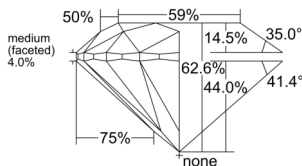

GIA®

FACSIMILE

GIA REPORT 5516370182

Verify this report at GIA.edu

GIA NATURAL DIAMOND DOSSIER®

February 05, 2025
GIA Report Number 5516370182
Shape and Cutting Style ..... Round Brilliant
Measurements ..... 5.63 - 5.68 x 3.54 mm

GRADING RESULTS

Carat Weight ..... 0.70 carat
Color Grade ..... F
Clarity Grade S11
Cut Grade ..... Excellent

ADDITIONAL GRADING INFORMATION

Polish ..... Excellent
Symmetry ..... Excellent
Fluorescence ..... None
Clarity Characteristics ..... Feather, Crystal
Inscription(s): GIA 5516370182

PROPORTIONS

Profile to actual proportions